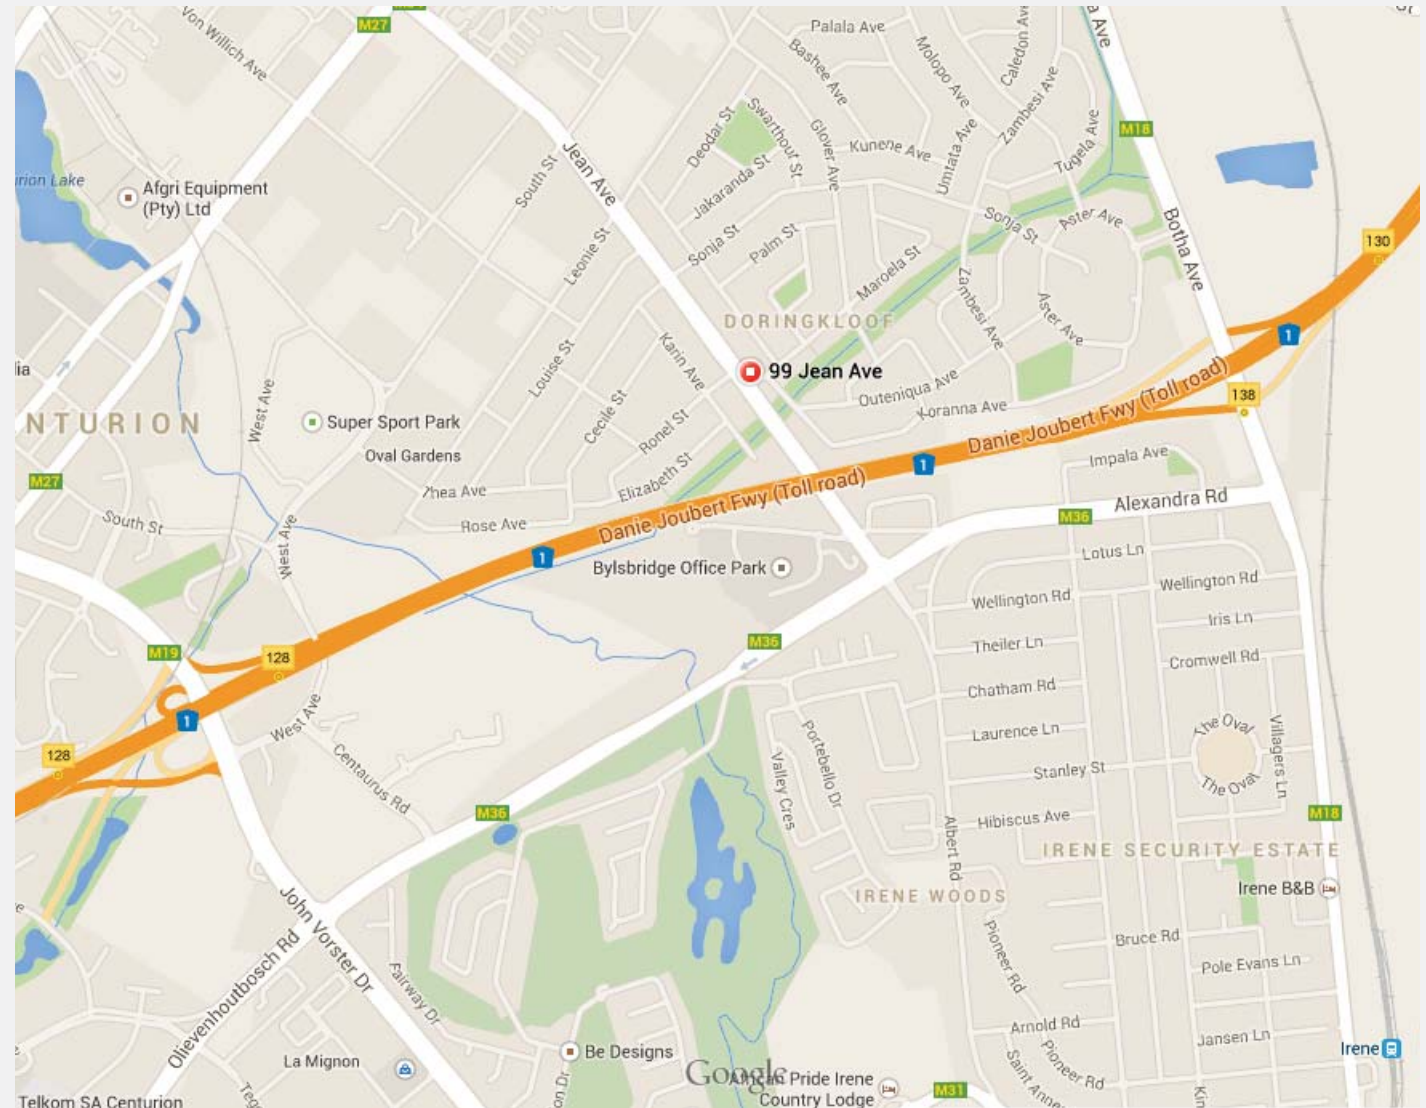

admin@veritasacc.com

Postal Address:

Postnet Suite 37, Private Bag
X1028, Lyttelton, 0140

Trading Hours:

7h00 to 16h30

Website:

www.veritasacc.com

Directions from Pretorial Central

From Ben Schoeman Hwy/N14 in the direction of Centurion, Take exit 329-Centurion to merge onto Jean Ave/M34. Continue straight on, over Gerhard Street, South Street and Sonja Street. You will see Ronel Street turn off towards your right - our offices are shortly after this street on your right, just before you cross the bridge over the N1.