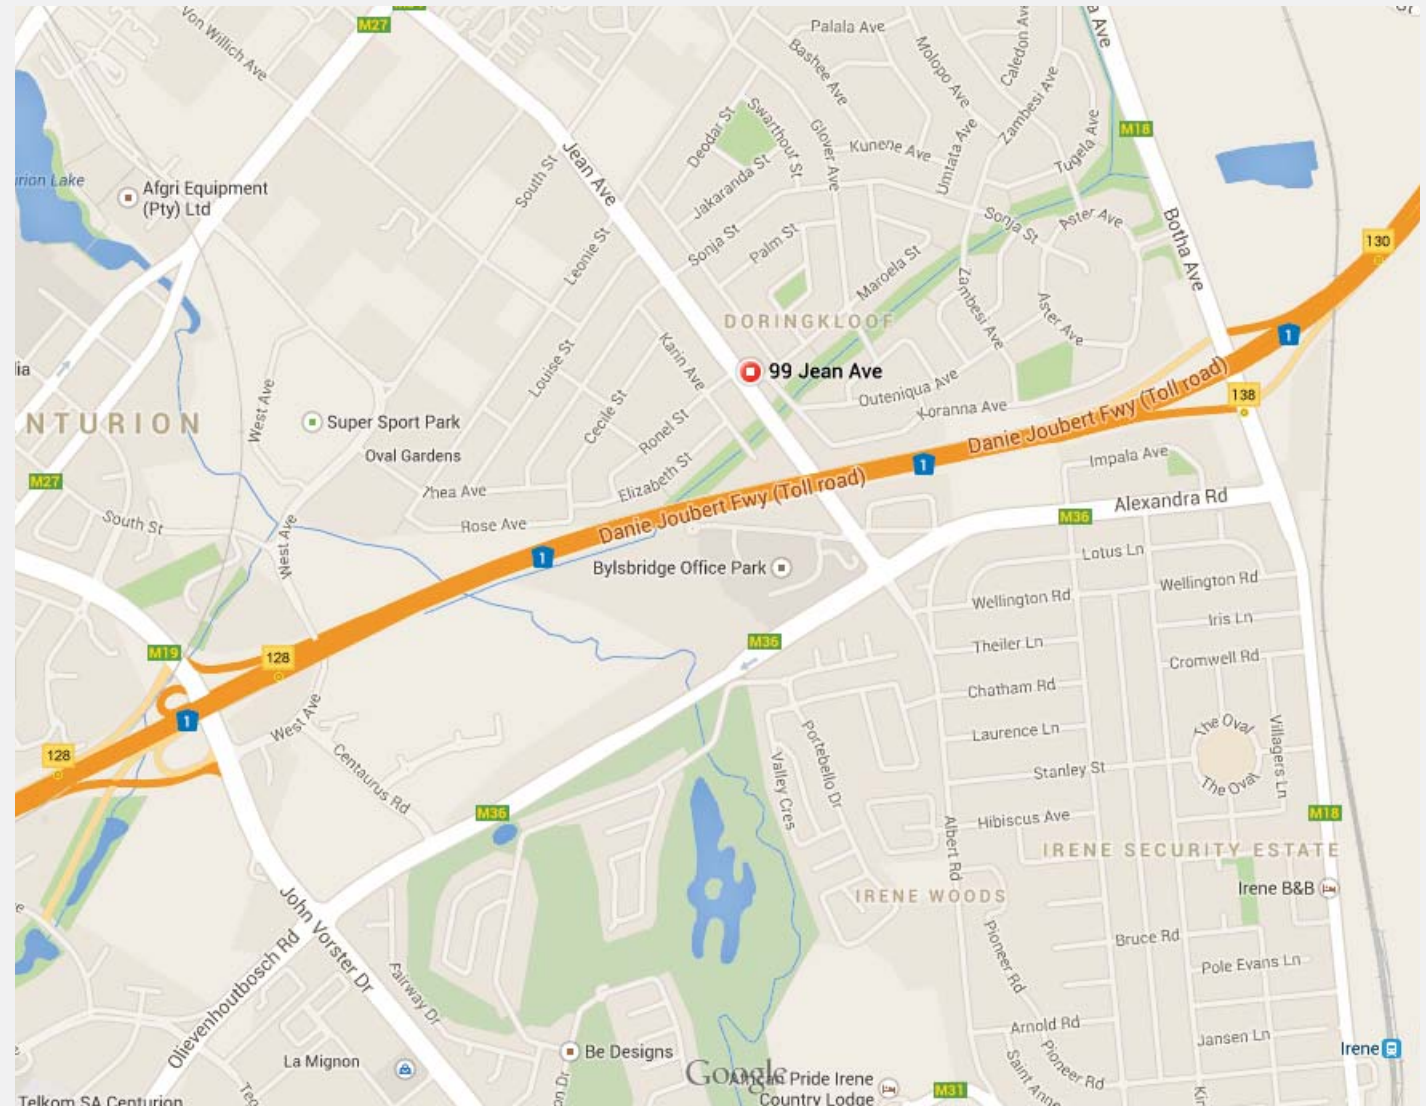

admin@veritasacc.com

Postal Address:

Postnet Suite 37, Private Bag
X1028, Lyttelton, 0140

Trading Hours:

7h00 to 16h30

Website:

www.veritasacc.com

Directions from Johannesburg (Midrand)

From the N1 towards Pretoria, take exit 128-Centurion for M19 toward John Vorster Dr/ Centurion City Centre. Turn left at John Vorster Dr/M19. Slight left at Oak Ave. Take the 1st left onto Jean Ave/M34. Our offices are based on the right, just after you've crossed the bridge over the N1, take slip way into Maroela Street, we are situated on the left hand side.